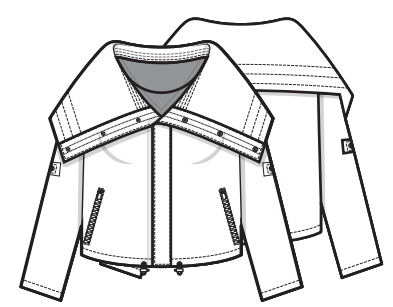

4TH DELIVERY

5205  
SAGE

3030  
CITRUS  
YELLOW

9010  
LIGHT HEATHER  
GREY

1000  
WHITE

5206  
CHEETAH  
SAGE

8000  
BLACK

1000- WHITE

CASEY CROP  
AA9706  
FABRIC: POLY TECH  
WS \$ 138 / RET \$ 328

9010 - LIGHT HEATHER GREY

VANESSA  
AA3701PP  
FABRIC: PERFORMANCE PIQUET  
WS \$ 124 / RET \$ 298

5206 - CHEETAH SAGE

EMBOSSED KENYA  
AA6308E  
FABRIC: EMBOSSED ULTRA LIGHT  
WEIGHT  
WS \$ 178 / RET \$ 398