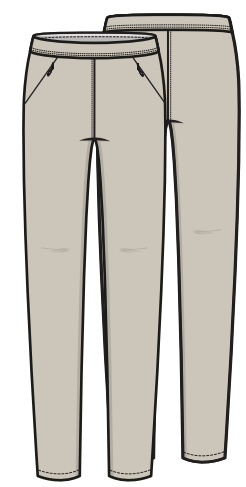

8110 - STONE