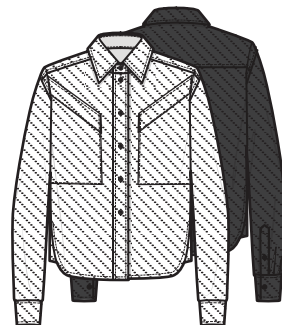

8000 - BLACK
1000 - WHITE

KIERAN
AA4211
FABRIC: PERFORMANCE PERFORATED
WS $84 / RET $188