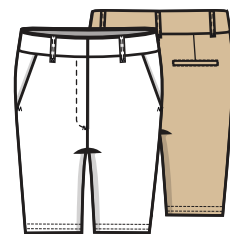

BRECK
AA3416SA
FABRIC: PERFORMANCE COTTON
WS $ 94 / RET $ 198