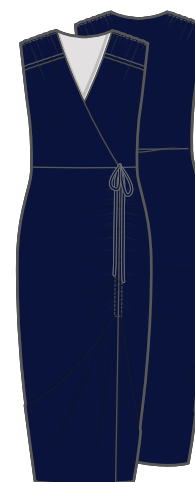

5TH DELIVERY

6000  
NAVY

6036  
PERSIAN  
FLORAL

1000  
WHITE

1000 - WHITE

STASSI  
AA4712SA  
FABRIC: PERFORMANCE  
COTTON + ATHENS JERSEY  
WS \$148 / RET \$298

6036 - PERSIAN FLORAL

PRINTED TANIA  
AA3202P  
FABRIC: SUPER JERSEY  
WS \$ 104 / RET \$ 228

6036 - PERSIAN FLORAL

PRINTED MARINE  
AA5620P  
FABRIC: SUPER JERSEY  
WS \$ 98 / RET \$ 268

1000- WHITE

PRISCILLA  
AA4203  
FABRIC: PIMA/MODAL + MESH  
WS \$ 54 / RET \$ 138

1000 - WHITE  
6000 - NAVY

ALIX  
AA4215  
FABRIC: ATHENS JERSEY  
WS \$68 / RET \$158

1000 - WHITE

EMMY  
AA4213  
FABRIC: PIMA/MODAL W/  
PERFORMANCE  
COTTON (POCKET)  
WS \$ 64 / RET \$ 148

6000 - NAVY

AVANA  
AA4601  
FABRIC: ATHENS JERSEY  
WS \$110 / RET \$248

1000- WHITE

BROOKLYN  
AA3417SA  
FABRIC: PERFORMANCE  
COTTON  
WS \$ 148 / RET \$ 298