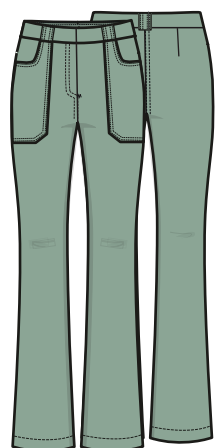

MONROE
AA4208
FABRIC: RIB W/
PERFORMANCE COTTON
WS $ 88 / RET $ 198

5205 - SAGE