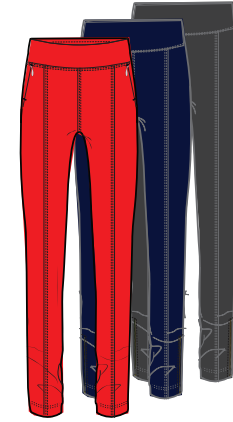

8000 - BLACK
6000 - NAVY
5600 - SILVER GREY

RAMONA
AS3704
FABRIC: RIPSTOP POLY TECH
WS\$134 // RET\$298

4102 - RED
6000- NAVY
8000 -BLACK

MARINE
AA5620
FABRIC: SUPER JERSEY
WS\$ 98 // RET\$248

COLOR
CODES

6001
NAVY/
BLACK

1000
WHITE

7400
KHAKI

6000
NAVY

8000
BLACK

4102
RED

1000 - WHITE
7400 - KHAKI
4102 - RED
6000 - NAVY
8000 - BLACK

KATE
AS411/ AB8411 (RED)
FABRIC: PERFORMANCE COTTON
(WHITE) & ULTRA LIGHT WEIGHT
WS\$124 //RET\$248

1000 - WHITE
7400 - KHAKI
6000 - NAVY
8000 - BLACK

SKYLER
AS406
FABRIC: PERFORMANCE COTTON
(WHITE) & ULTRA LIGHT WEIGHT
WS\$124 //RET\$248

1000 - WHITE
7400 - KHAKI
6000 - NAVY
8000 - BLACK

LUISA
AS6466
FABRIC: PERFORMANCE COTTON
(WHITE) & ULTRA LIGHT WEIGHT
WS\$124 //RET\$248

4102 - RED
6000 - NAVY
8000 - BLACK

ALLIE
AB0432 (RED)/ AS8432
FABRIC: ULTRA LIGHT WEIGHT
& LYCRA
WS\$118 //RET\$238

8000 - BLACK
6000 - NAVY

JAMIE
AB0411
FABRIC: ULTRA LIGHT
WEIGHT
WS\$118 //RET\$238

1000 - WHITE
7400 - KHAKI
6000 - NAVY
8000 - BLACK
4102 - RED