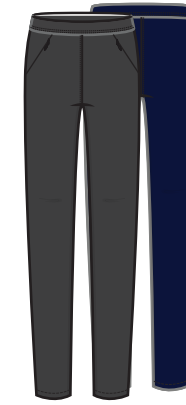

8000 - BLACK
6000 - NAVY
5600 - SILVER GREY

RAMONA
AS3704
FABRIC: RIPSTOP POLY TECH
WS\$134 // RET\$298

4102 - RED
6000- NAVY
8000 -BLACK

MARINE
AA5620
FABRIC: SUPER JERSEY
WS\$ 98 // RET\$248

COLOR
CODES

6001
NAVY/
BLACK

1000
WHITE

7400
KHAKI

6000
NAVY

8000
BLACK

4102
RED

1000 - WHITE
7400 - KHAKI
4102 - RED
6000 - NAVY
8000 - BLACK

KATE
AS411/ AB8411 (RED)
FABRIC: PERFORMANCE COTTON
(WHITE) & ULTRA LIGHT WEIGHT
WS\$124 //RET\$248

1000 - WHITE
7400 - KHAKI
6000 - NAVY
8000 - BLACK

SKYLER
AS406
FABRIC: PERFORMANCE COTTON
(WHITE) & ULTRA LIGHT WEIGHT
WS\$124 //RET\$248

1000 - WHITE
7400 - KHAKI
6000 - NAVY
8000 - BLACK

LUISA
AS6466
FABRIC: PERFORMANCE COTTON
(WHITE) & ULTRA LIGHT WEIGHT
WS\$124 //RET\$248

4102 - RED
6000 - NAVY
8000 - BLACK

ALLIE
AB0432 (RED)/ AS8432
FABRIC: ULTRA LIGHT WEIGHT
& LYCRA
WS\$118 //RET\$238

8000 - BLACK
6000 - NAVY

JAMIE
AB0411
FABRIC: ULTRA LIGHT
WEIGHT
WS\$118 //RET\$238

1000 - WHITE
7400 - KHAKI
6000 - NAVY
8000 - BLACK
4102 - RED