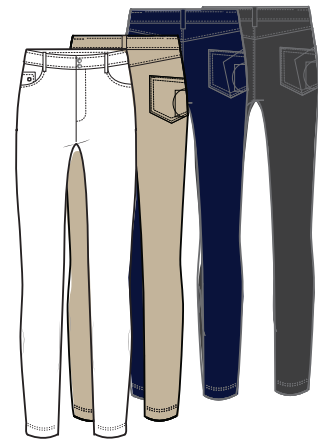

1000 - WHITE
8000 -BLACK

BETH
AS7258
FABRIC: HONIARA AND MESH
WS\$98 // RET\$248

1000
WHITE

7400
KHAKI

6000
NAVY

8000
BLACK

4102
RED

5600
SILVER
GREY

8000 - BLACK
6000 - NAVY
5600 - SILVER GREY

RAMONA
AS3704
FABRIC: RIPSTOP POLY TECH
WS\$134 // RET\$298

4102 - RED
6000- NAVY
8000 -BLACK

MARINE
AA5620
FABRIC: SUPER JERSEY
WS\$ 98 // RET\$248

COLOR
CODES

6001
NAVY/
BLACK

1000
WHITE

7400
KHAKI

6000
NAVY

8000
BLACK

4102
RED

1000 - WHITE
7400 - KHAKI
4102 - RED
6000 - NAVY
8000 - BLACK

KATE
AS411/ AB8411 (RED)
FABRIC: PERFORMANCE COTTON
(WHITE) & ULTRA LIGHT WEIGHT
WS\$124 //RET\$248

1000 - WHITE
7400 - KHAKI
6000 - NAVY
8000 - BLACK

SKYLER
AS406
FABRIC: PERFORMANCE COTTON
(WHITE) & ULTRA LIGHT WEIGHT
WS\$124 //RET\$248

1000 - WHITE
7400 - KHAKI
6000 - NAVY
8000 - BLACK

LUISA
AS6466
FABRIC: PERFORMANCE COTTON
(WHITE) & ULTRA LIGHT WEIGHT
WS\$124 //RET\$248