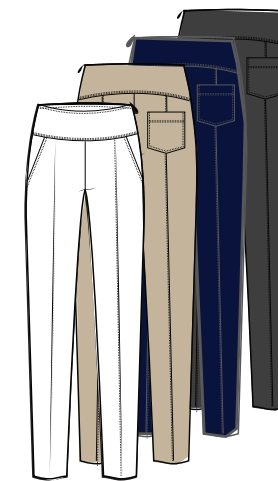

SONIA
AS6465
FABRIC: PERFORMANCE COTTON
(WHITE) & ULTRA LIGHT WEIGHT
WS$118 //RET$238

1000 - WHITE
7400 - KHAKI
6000 - NAVY
8000 - BLACK
4102 - RED