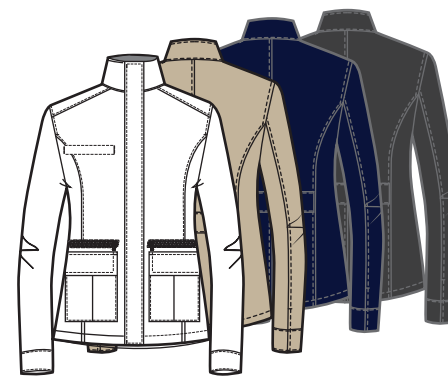

KENYA
AS6308
FABRIC: PERFORMANCE COTTON
(WHITE) & ULTRA LIGHT WEIGHT
WS$178 //RET$398

8000 - BLACK
6000 - NAVY
5600 - SILVER GREY