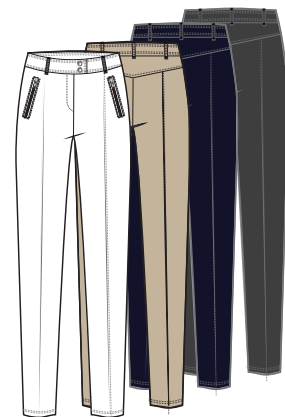

PEGGY
AS8412
FABRIC: PERFORMANCE COTTON
(WHITE) & ULTRA LIGHT WEIGHT
WS$124 //RET$248

6001 - NAVY/BLACK
8000 - BLACK