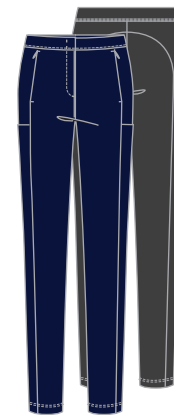

1000 - WHITE
7400 - KHAKI
6000 - NAVY
8000 - BLACK

PEGGY
AS8412
FABRIC: PERFORMANCE COTTON
(WHITE) & ULTRA LIGHT WEIGHT
WS\$124 //RET\$248

6001 - NAVY/BLACK
8000 - BLACK

ANDREA
AS445
FABRIC: ULTRA LIGHT WEIGHT
& LYCRA
WS\$80 //RET\$198

6000 - NAVY
8000 - BLACK

IPANT
AA1405
FABRIC: ULTRA LIGHT WEIGHT
& LYCRA
WS\$124 //RET\$248

1000 - WHITE
7400 - KHAKI
6000 - NAVY
8000 - BLACK

SONIA
AS6465
FABRIC: PERFORMANCE COTTON
(WHITE) & ULTRA LIGHT WEIGHT
WS\$118 //RET\$238