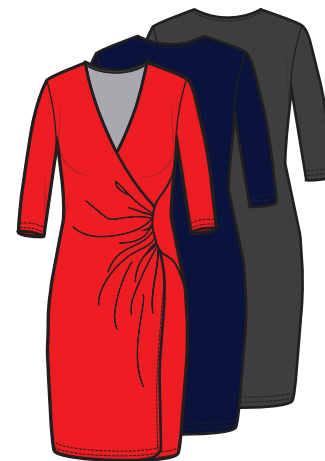

1000 - WHITE
8000 -BLACK

BETH
AS7258
FABRIC: HONIARA AND MESH
WS\$98 // RET\$248

1000
WHITE

7400
KHAKI

6000
NAVY

8000
BLACK

4102
RED

5600
SILVER
GREY

1000 - WHITE
7400 - KHAKI
6000- NAVY
8000 -BLACK

DELANEY
AS5702
FABRIC: PERFORMANCE COTTON
(WHITE) & ULTRA LIGHT WEIGHT
WS\$134 //RET\$298

1000 - WHITE
7400 - KHAKI
6000- NAVY
8000 -BLACK

KENYA
AS6308
FABRIC: PERFORMANCE COTTON
(WHITE) & ULTRA LIGHT WEIGHT
WS\$178 //RET\$398

8000 - BLACK
6000 - NAVY
5600 - SILVER GREY

RAMONA
AS3704
FABRIC: RIPSTOP POLY TECH
WS\$134 // RET\$298

4102 - RED
6000- NAVY
8000 -BLACK

MARINE
AA5620
FABRIC: SUPER JERSEY
WS\$ 98 // RET\$248

COLOR
CODES